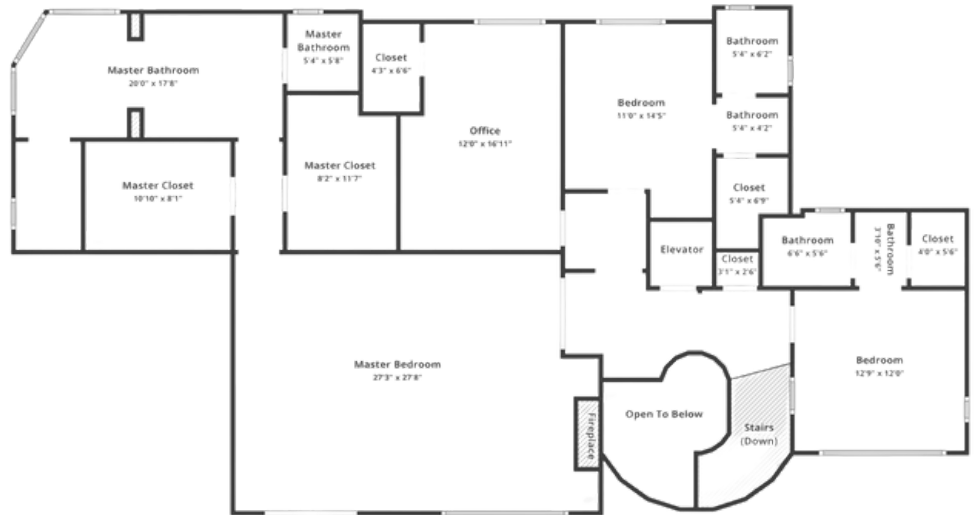

## PROPERTY FEATURES

- SECOND/BACK FULL KITCHEN
- OUTDOOR KITCHEN
- BUTLERS PANTRY
- THEATER ROOM
- EXERCISE ROOM
- ELEVATOR
- 3+ CAR GARAGE (CAN FIT A GOLF CART AND 3 VEHICLES)
- POOL AND OUTDOOR SHOWER
- ABUNDANT STORAGE
- VACANT LOT NEXT TO HOME ALSO FOR SALE  
(MLS #223016691)

## FLOORPLAN

MAIN LEVEL

5215 BREESE CIRCLE

# FLOORPLAN

## UPPER LEVEL

All dimensions are approximate and subject to independent verification.