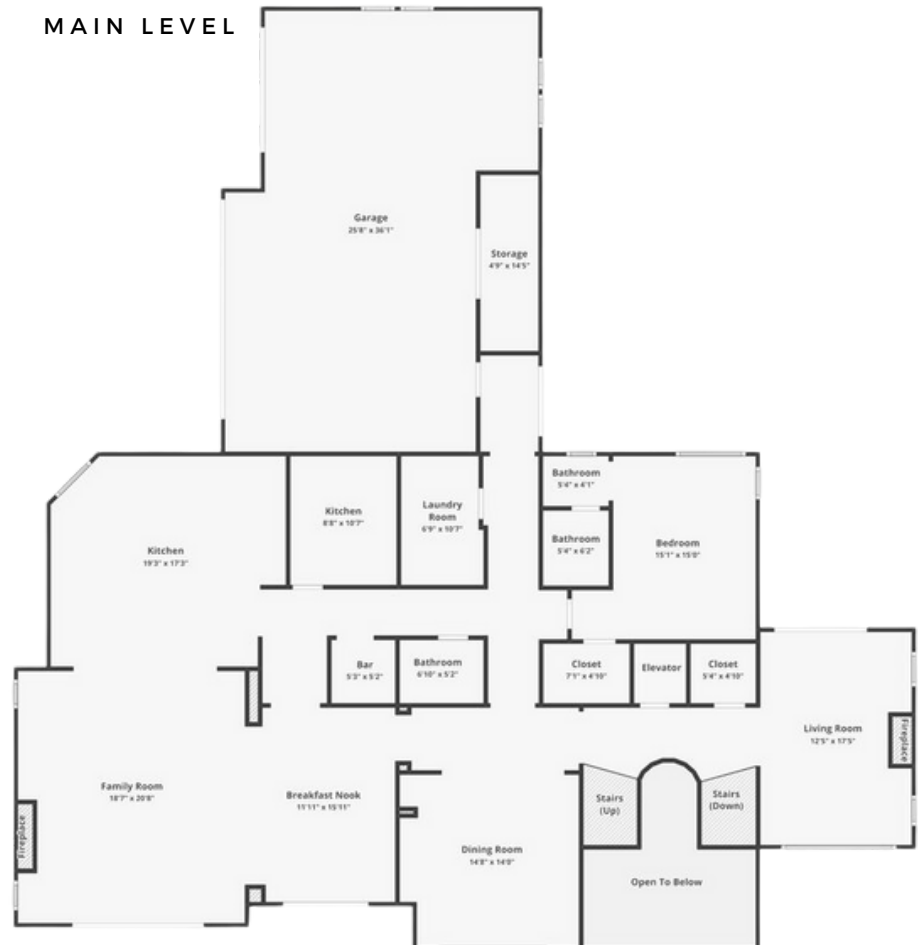

## PROPERTY FEATURES

- SECOND/BACK FULL KITCHEN
- OUTDOOR KITCHEN
- BUTLERS PANTRY
- THEATER ROOM
- EXERCISE ROOM
- ELEVATOR
- 3+ CAR GARAGE (CAN FIT A GOLF CART AND 3 VEHICLES)
- POOL AND OUTDOOR SHOWER
- ABUNDANT STORAGE
- VACANT LOT NEXT TO HOME ALSO FOR SALE  
(MLS #223016691)

## FLOORPLAN

MAIN LEVEL

5215 BREESE CIRCLE

# FLOORPLAN

## LOWER LEVEL