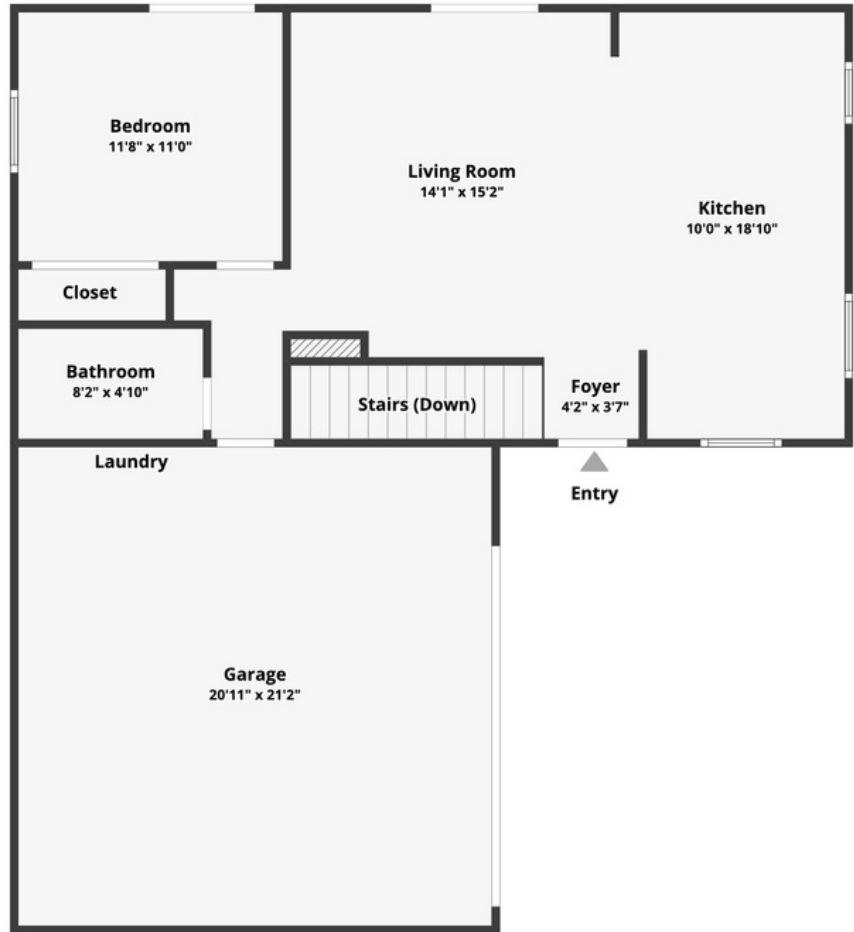

# FLOORPLAN

## MAIN LEVEL

## 2ND LEVEL

2639 MONA AVENUE